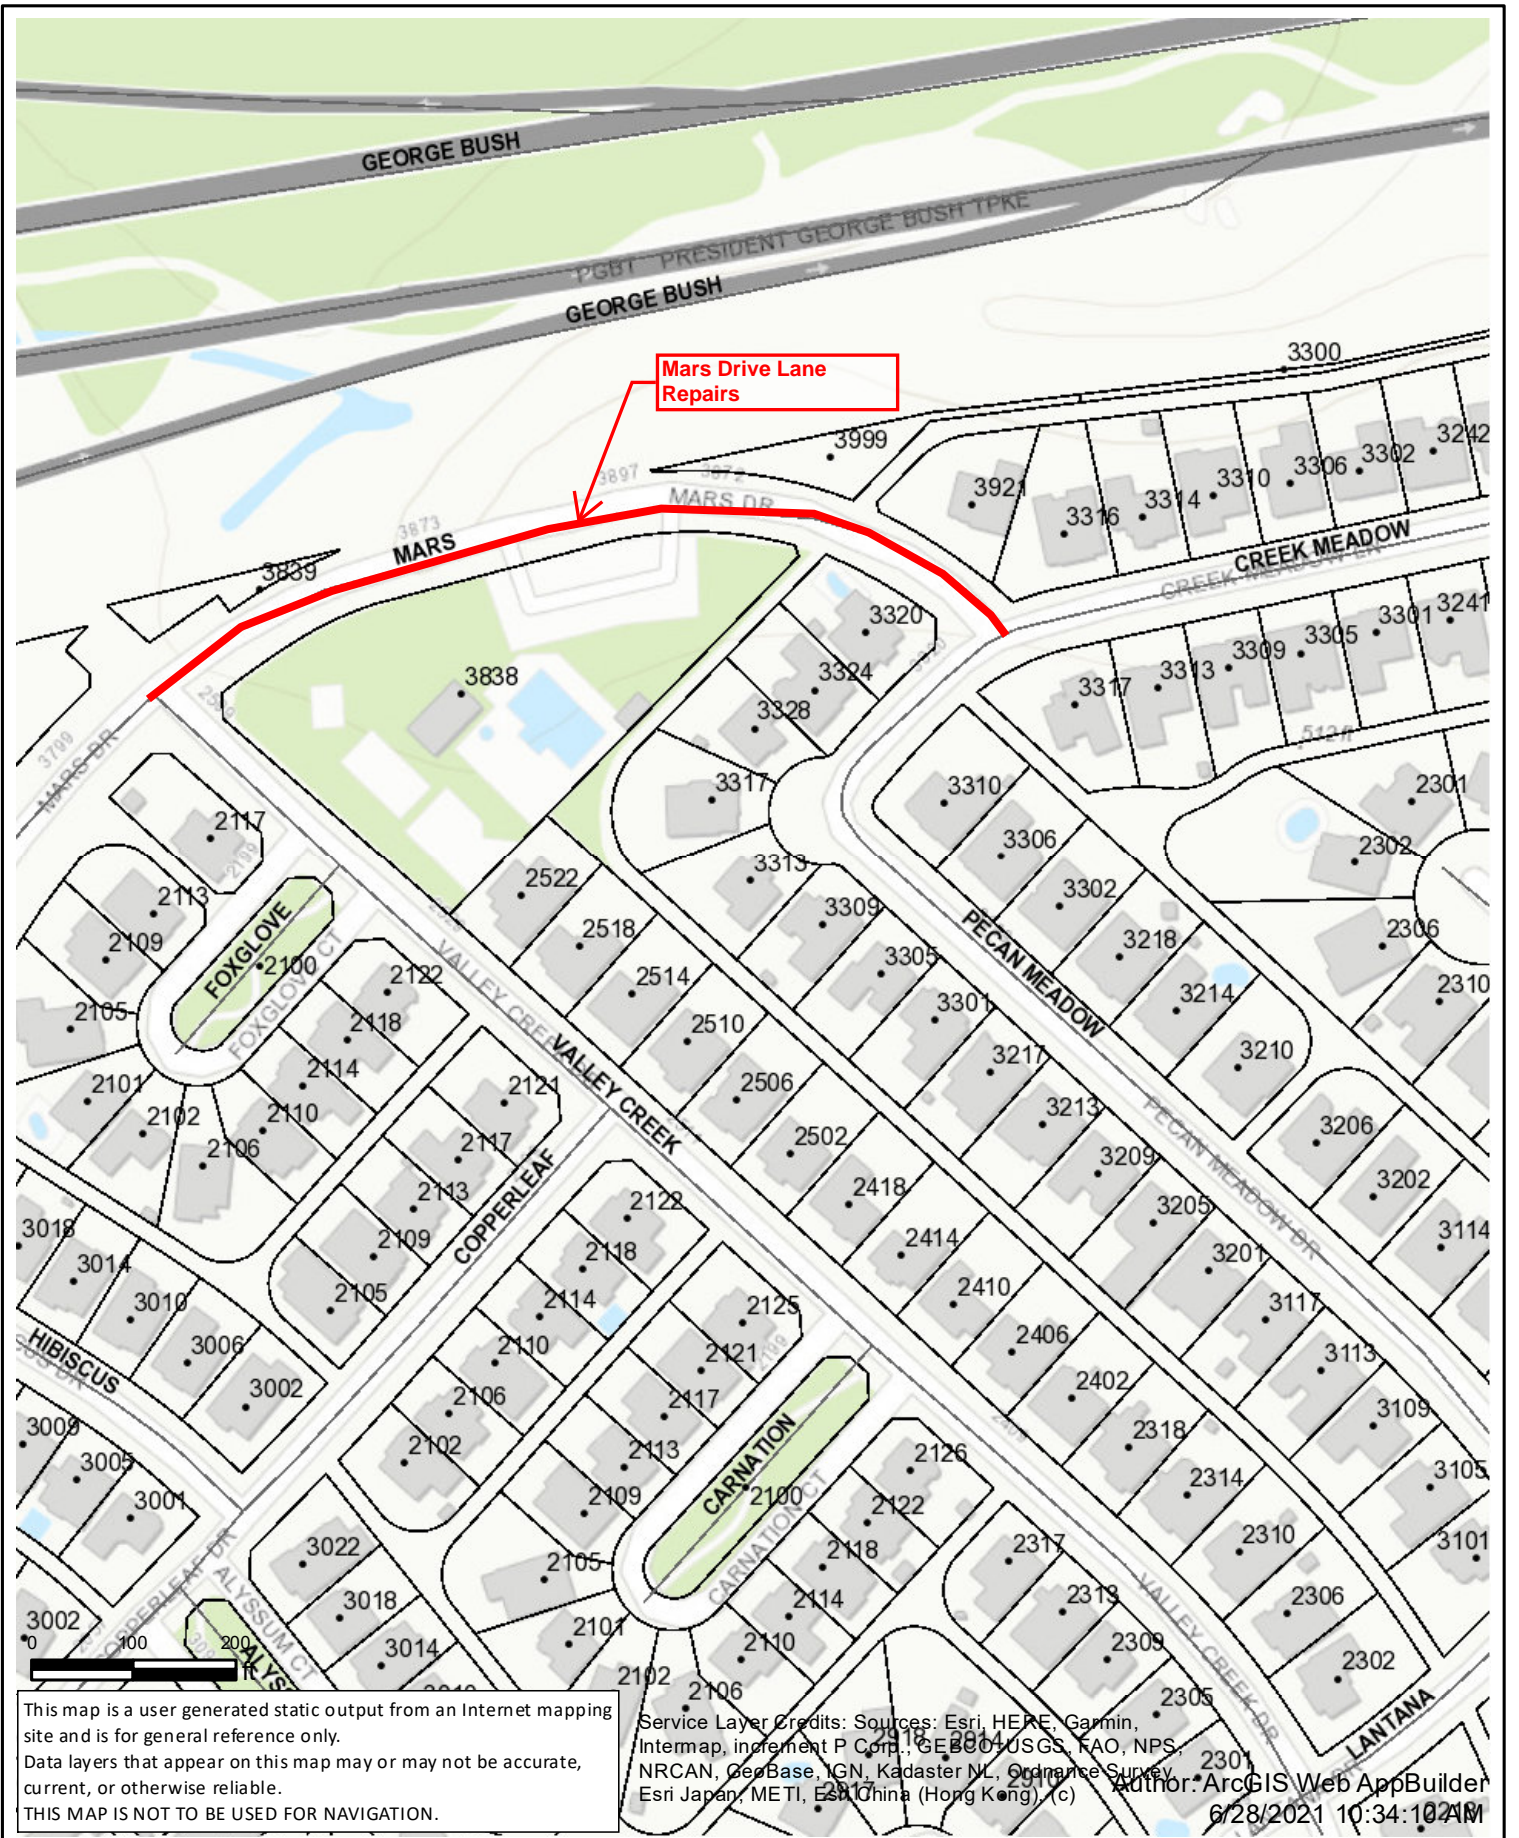

Mars Dr. from Creek Meadow to Valley Creek

Mars Drive Lane Repairs

This map is a user generated static output from an Internet mapping site and is for general reference only. Data layers that appear on this map may or may not be accurate, current, or otherwise reliable. THIS MAP IS NOT TO BE USED FOR NAVIGATION.

Service Layer Credits: Sources: Esri, HERE, Garmin, Intermap, increment P Corp., GEBCO, USGS, FAO, NPS, NRCAN, GeBCo, IGN, Kadaster NL, Ordnance Survey, Esri Japan, METI, Esri China (Hong Kong), (c) Author: ArcGIS Web App Builder 6/28/2021 10:34:10 AM