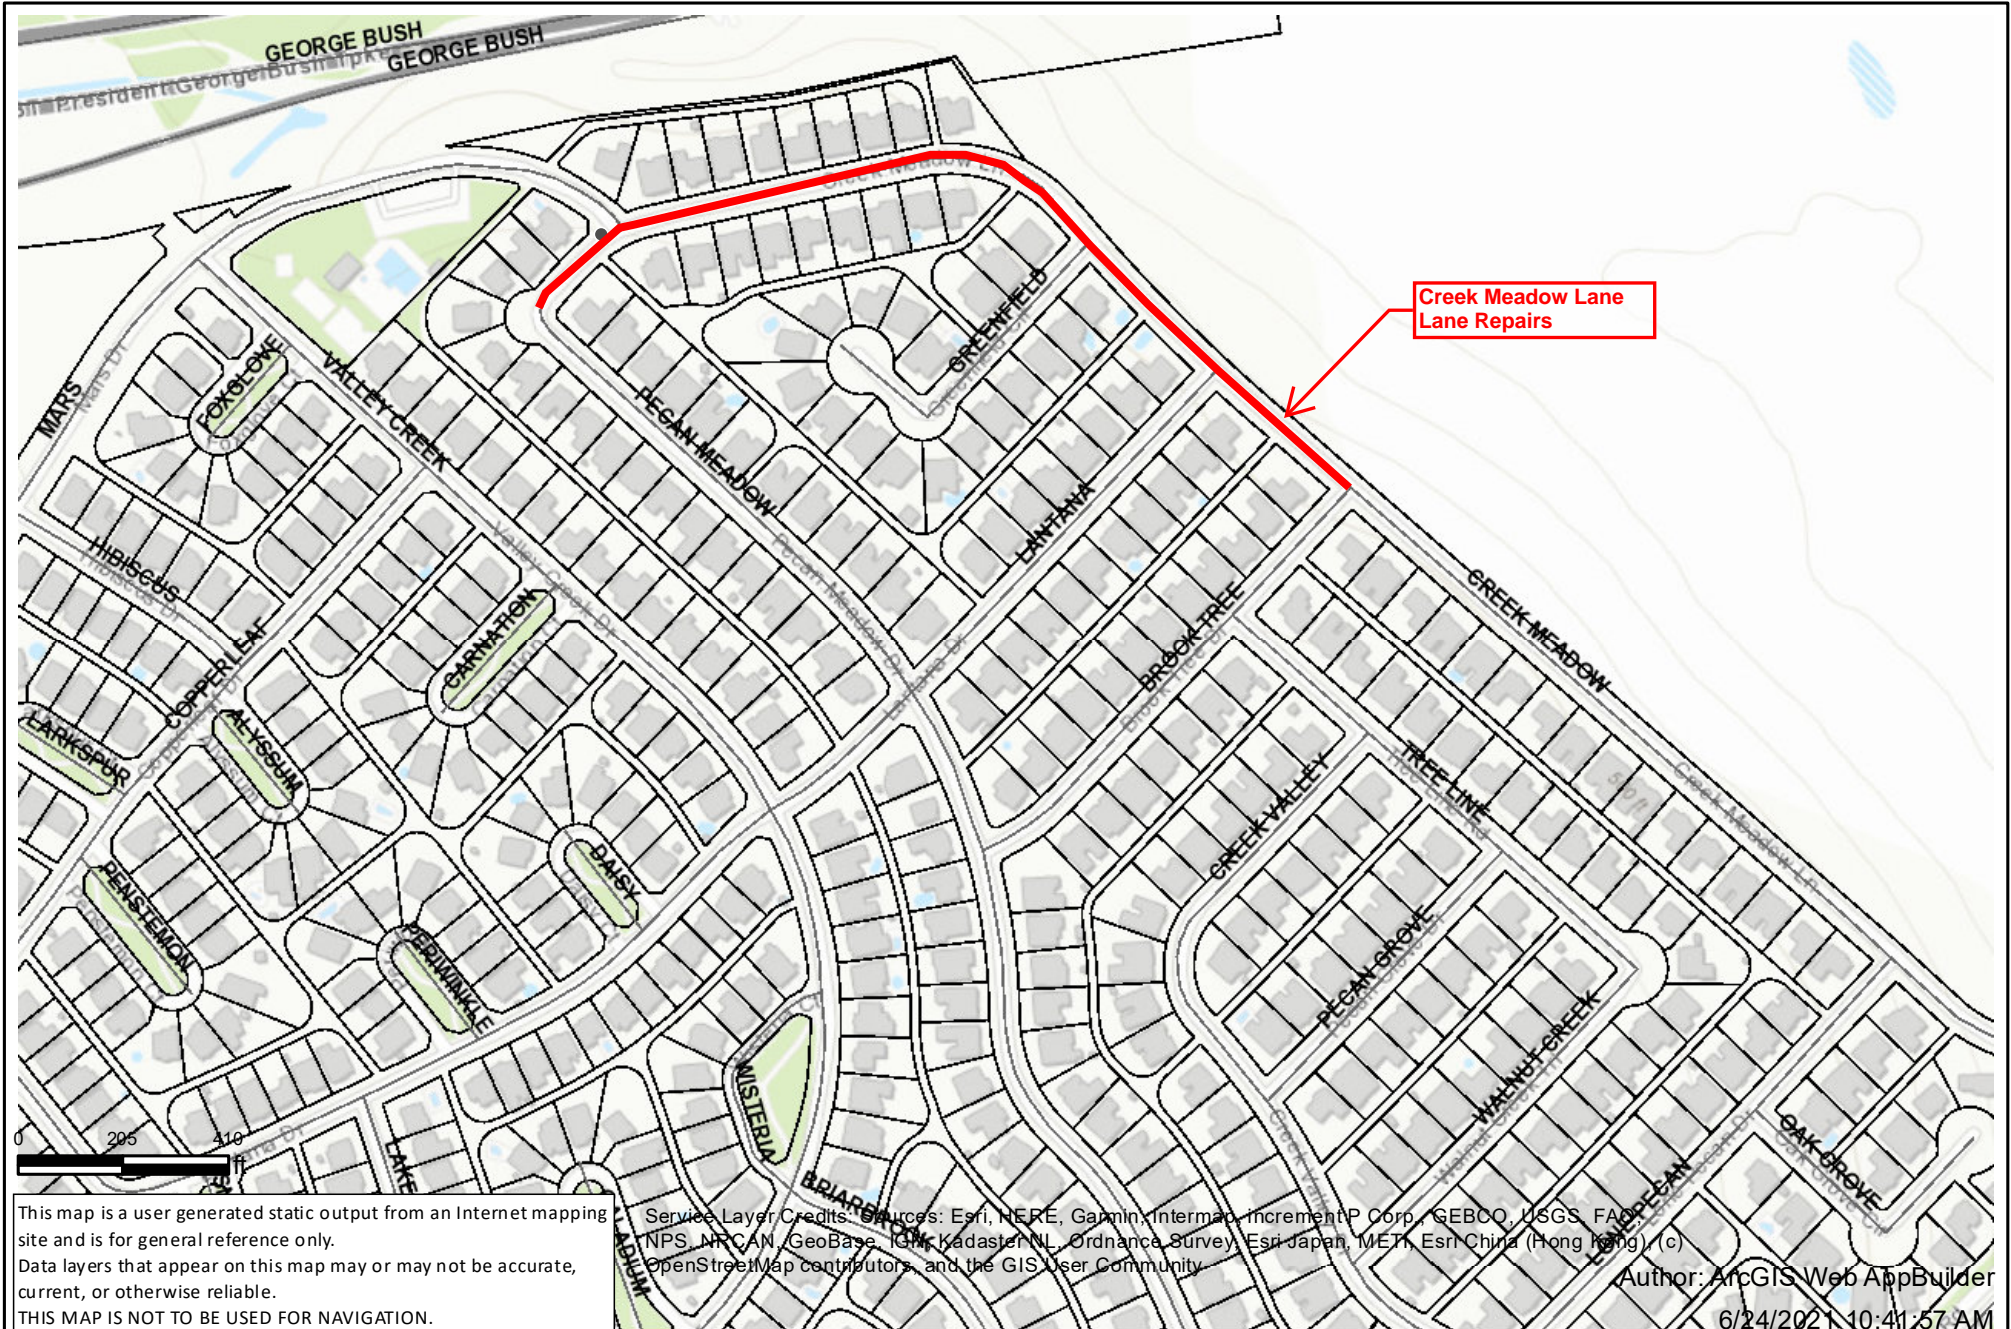

Creek Meadow Ln (Brook Tree Dr to Pecan Meadow Dr)

Creek Meadow Lane
Lane Repairs

This map is a user generated static output from an Internet mapping site and is for general reference only.
Data layers that appear on this map may or may not be accurate, current, or otherwise reliable.
THIS MAP IS NOT TO BE USED FOR NAVIGATION.

Service Layer Credits: Sources: Esri, HERE, Garmin, Intermap, increment P Corp., GEBCO, USGS, FAO, NPS, NRCAN, GeoBase, IGN, Kadaster NL, Ordnance Survey, Esri Japan, METI, Esri China (Hong Kong), (c) OpenStreetMap contributors, and the GIS User Community

Author: ArcGIS Web AppBuilder

6/24/2021 10:41:57 AM